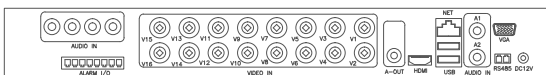

### Specifications

Model		Z316XF-C	
System	Compression	H.264	
	OS	Embedded Linux	
Video	Input	BNC * 16CH	
	Record	16CH*1080P@12fps; 8CH*1080P; 16CH*1080N	
	Live view	16CH	
	Playback	16CH	
	Multi-mode		HD Analog: 16CH*1080P@12fps; 8CH*1080P; 16CH*1080N
			Hybrid: 8CH*1080P(HD Analog)+8CH*1080P(IP)
			IP: 4CH*5MP; 8CH*3MP; 8CH*1080P+8CH*960P
Encode	VBR/CBR		
Audio	Audio I/O	6/1	
	Two-way talk	Yes	
Playback	Search mode	Time/Calendar/Event/Channel	
	Functions	Play, pause, FF, FB, digital zoom	
	HDD	2SATA, up to 8TB/bay	
Storage	Network storage	Yes	
	Local	USB drive, External Hard drive	
Backup	Network backup	Yes	
	RJ45	1*10/100Mbps Ethernet port	
Network	Protocol	TCP/IP,DHCP, FTP, DNS, DDNS, NTP, UPNP	
	HDMI	1*HDMI 1080P	
Port	VGA	1*VGA	
	RS485	1*RS485 , connect to PTZ or keyboard	
	USB port	3*USB2.0	
	Temperature	0 °C ~ + 55 °C	
	Humidity	10% ~ 90% RH	
Others	Power supply	12V/4A	
	Consumption	<10W (Without HDD)	
	Weight	1.8KG	
	Dimensions	350mm(L)* 296mm(W)* 44mm(H)	