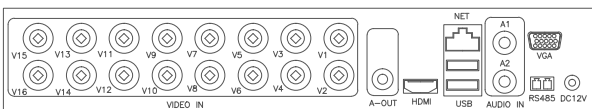

Rear Panel

Specifications

Model		Z304XE-CL	Z308XE-CL	Z316XE-CL	
System	Compression	H.264			
	OS	Embedded Linux			
Video	Input	BNC * 4CH	BNC * 8CH	BNC * 16CH	
	Record	4CH*1080N; 4CH*720P @12fps; 4CH*960H	8CH*1080N @12fps	16CH*1080N @12fps	
	Live view	4CH	8CH	16CH	
	Playback	4CH	8CH	16CH	
	Multi-mode	HD Analog:	4CH*1080N; 4CH*720P@12fps 4CH*960H	HD Analog: 8CH*1080N@12fps	HD Analog: 16CH*1080N @12fps; 8CH*1080N
		Hybrid:	2CH*720P(HD Analog) + 2CH*720P(IP)	Hybrid: 4CH*1080N (HD Analog)+ 4*960P(IP)	Hybrid: 8CH*1080N @12fps(HD Analog) + 8CH*960P(IP)
IP:		8CH*1080P; 8CH*720P; 4CH*1080P; 4CH*720P	IP: 4CH*5MP; 9CH*1080P; 16CH*1080P; 16CH*960P	IP: 4CH*5MP; 4CH*3MP; 8CH*1080P+ 8CH*960P; 16CH*960P	
Encode	VBR/CBR				
Audio	Audio I/O	4/1		2/1	
	Two-way talk	Yes			
Playback	Search mode	Time/Calendar/Event/Channel			
	Functions	Play, pause, FF, FB, digital zoom			
	HDD	1SATA, up to 8TB			
Storage	Network storage	Yes			
	Local	USB drive, External Hard drive			
Backup	Network backup	Yes			
	RJ45	1*10/100Mbps Ethernet port			
Network	Protocol	TCP / IP,DHCP, FTP, DNS, DDNS, NTP, UPNP			
	HDMI	1*HDMI 1080P			
Port	VGA	1*VGA			
	RS485	1*RS485 , connect to PTZ or keyboard			
	USB port	2*USB2.0			
	Temperature	0 °C ~ + 55 °C			
Others	Humidity	10% ~ 90%			
	Power supply	12V/2A			
	Consumption	<10W (Without HDD)			
	Weight	1KG			
	Dimensions	255mm(L)* 236mm(W)* 44mm(H)			