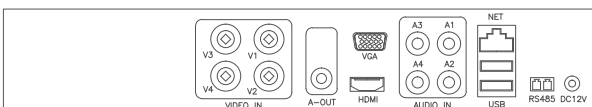

Rear Panel

Specifications

Model		Z304XE-CL	Z308XE-CL	Z316XE-CL	
System	Compression	H.264			
	OS	Embedded Linux			
Video	Input	BNC * 4CH	BNC * 8CH	BNC * 16CH	
	Record	4CH*1080N; 4CH*720P @12fps; 4CH*960H	8CH*1080N @12fps	16CH*1080N @12fps	
	Live view	4CH	8CH	16CH	
	Playback	4CH	8CH	16CH	
	Multi-mode	HD Analog:	4CH*1080N; 4CH*720P@12fps 4CH*960H	HD Analog: 8CH*1080N@12fps	HD Analog: 16CH*1080N @12fps; 8CH*1080N
		Hybrid:	2CH*720P(HD Analog) + 2CH*720P(IP)	Hybrid: 4CH*1080N (HD Analog)+ 4*960P(IP)	Hybrid: 8CH*1080N @12fps(HD Analog) + 8CH*960P(IP)
IP:		8CH*1080P; 8CH*720P; 4CH*1080P; 4CH*720P	IP: 4CH*5MP; 9CH*1080P; 16CH*1080P; 16CH*960P	IP: 4CH*5MP; 4CH*3MP; 8CH*1080P+ 8CH*960P; 16CH*960P	
Encode	VBR/CBR				
Audio	Audio I/O	4/1		2/1	
	Two-way talk	Yes			
Playback	Search mode	Time/Calendar/Event/Channel			
	Functions	Play, pause, FF, FB, digital zoom			
	HDD	1SATA, up to 8TB			
Storage	Network storage	Yes			
	Local	USB drive, External Hard drive			
Backup	Network backup	Yes			
	RJ45	1*10/100Mbps Ethernet port			
Network	Protocol	TCP / IP,DHCP, FTP, DNS, DDNS, NTP, UPNP			
	HDMI	1*HDMI 1080P			
Port	VGA	1*VGA			
	RS485	1*RS485 , connect to PTZ or keyboard			
	USB port	2*USB2.0			
	Temperature	0 °C ~ + 55 °C			
Others	Humidity	10% ~ 90%			
	Power supply	12V/2A			
	Consumption	<10W (Without HDD)			
	Weight	1KG			
	Dimensions	255mm(L)* 236mm(W)* 44mm(H)			