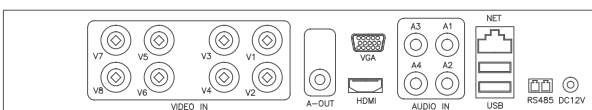

Rear Panel

Specifications

Model		Z304XE-CL	Z308XE-CL	Z316XE-CL	
System	Compression	H.264			
	OS	Embedded Linux			
Video	Input	BNC * 4CH	BNC * 8CH	BNC * 16CH	
	Record	4CH*1080N; 4CH*720P @12fps; 4CH*960H	8CH*1080N @12fps	16CH*1080N @12fps	
	Live view	4CH	8CH	16CH	
	Playback	4CH	8CH	16CH	
	Multi-mode	HD Analog:	4CH*1080N; 4CH*720P@12fps 4CH*960H	HD Analog: 8CH*1080N@12fps	HD Analog: 16CH*1080N @12fps; 8CH*1080N
		Hybrid:	2CH*720P(HD Analog) + 2CH*720P(IP)	Hybrid: 4CH*1080N (HD Analog)+ 4*960P(IP)	Hybrid: 8CH*1080N @12fps(HD Analog) + 8CH*960P(IP)
IP:		8CH*1080P; 8CH*720P; 4CH*1080P; 4CH*720P	IP: 4CH*5MP; 9CH*1080P; 16CH*1080P; 16CH*960P	IP: 4CH*5MP; 4CH*3MP; 8CH*1080P+ 8CH*960P; 16CH*960P	
Encode	VBR/CBR				
Audio	Audio I/O	4/1		2/1	
	Two-way talk	Yes			
Playback	Search mode	Time/Calendar/Event/Channel			
	Functions	Play, pause, FF, FB, digital zoom			
	HDD	1SATA, up to 8TB			
Storage	Network storage	Yes			
	Local	USB drive, External Hard drive			
Backup	Network backup	Yes			
	RJ45	1*10/100Mbps Ethernet port			
Network	Protocol	TCP / IP,DHCP, FTP, DNS, DDNS, NTP, UPNP			
	HDMI	1*HDMI 1080P			
Port	VGA	1*VGA			
	RS485	1*RS485 , connect to PTZ or keyboard			
	USB port	2*USB2.0			
	Temperature	0 °C ~ + 55 °C			
Others	Humidity	10% ~ 90%			
	Power supply	12V/2A			
	Consumption	<10W (Without HDD)			
	Weight	1KG			
	Dimensions	255mm(L)* 236mm(W)* 44mm(H)			