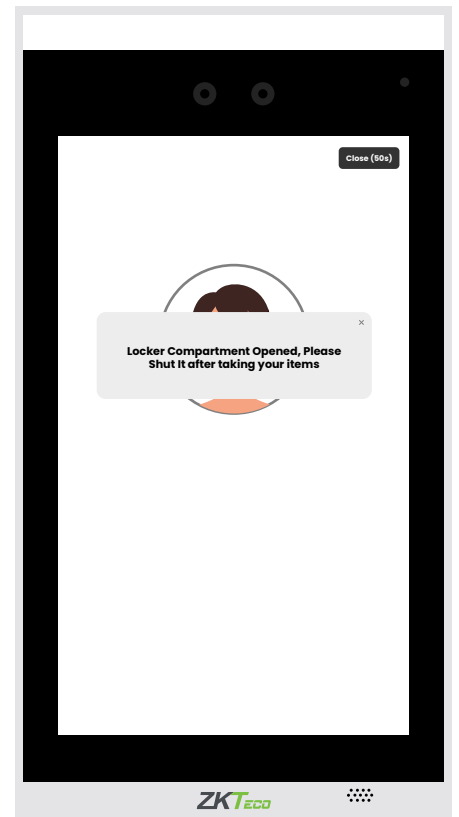

LockerPad-7B

Facial Recognition Terminal for Lockers

Speedy Facial
Recognition

New Height of
Anti-Spoofing

Wide Pose Angle
Acceptance
+/- 30

LockerPad-7B is a core part of the ZKTeco Intelligent Locker Solution. It could control at most 96 locks through the lock control boards. Users may customize the firmware if they hope to control more locks. This is the first biometric device of ZKTeco for lockers. The self-service technology through face registration and facial recognition could be applied in gyms, supermarkets, swimming pools, libraries, museums, and other places. There is no additional personnel management and consumable required.

Features

- Visible Light facial recognition
- Anti-spoofing algorithm against print attack, videos attack and 3D mask attack
- No additional consumables needed; energy saving and eco-friendly
- Real-time records, allowing retrieve of unlocking history and relevant data
- Supports photo playback and video advertisements
- Smart light design, adaptable to different light environment
- Good user experience because of the new software design for the locker industry
- Multiple languages available: Simplified Chinese, English, Spanish, Thai, etc.

Locker Storage

- 01** Select Storage option via the touchscreen **7B** Device
- 02** Scan and verify your face (Make sure Face fills the circle on the device)
- 03** Choose the size of your locker compartment, usually ranging from Small, Medium or Large. Once chosen the compartment will open automatically

Item Pick-Up

- 01** Select Pick-Up option via the touchscreen **7B** Device
- 02** Scan and verify your face (Make sure Face fills the circle on the device)
- 03** Choose the locker that is was assigned. The door will automatically open (after closure the locker will be available again for other users to use)