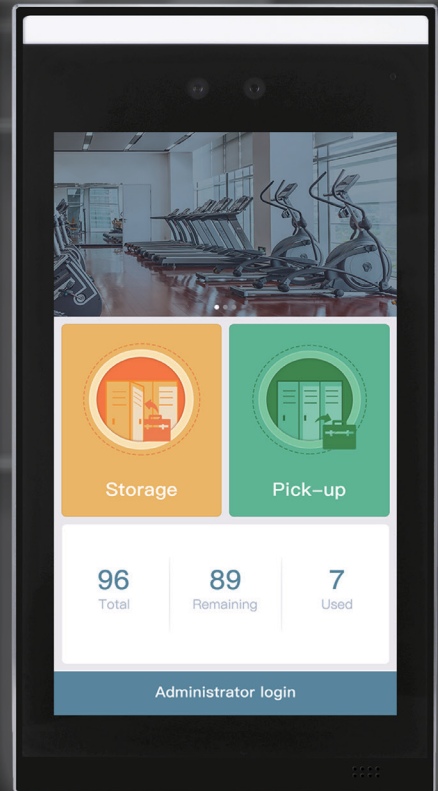

LockerPad-7B

Facial Recognition Terminal for Lockers

Speedy Facial
Recognition

New Height of
Anti-Spoofing

Wide Pose Angle
Acceptance
+/- 30

LockerPad-7B is a core part of the ZKTeco Intelligent Locker Solution. It could control at most 96 locks through the lock control boards. Users may customize the firmware if they hope to control more locks. This is the first biometric device of ZKTeco for lockers. The self-service technology through face registration and facial recognition could be applied in gyms, supermarkets, swimming pools, libraries, museums, and other places. There is no additional personnel management and consumable required.

Features

- Visible Light facial recognition
- Anti-spoofing algorithm against print attack, videos attack and 3D mask attack
- No additional consumables needed; energy saving and eco-friendly
- Real-time records, allowing retrieve of unlocking history and relevant data
- Supports photo playback and video advertisements
- Smart light design, adaptable to different light environment
- Good user experience because of the new software design for the locker industry
- Multiple languages available: Simplified Chinese, English, Spanish, Thai, etc.

Locker Storage

- 01** Select Storage option via the touchscreen **7B** Device
- 02** Scan and verify your face (Make sure Face fills the circle on the device)
- 03** Choose the size of your locker compartment, usually ranging from Small, Medium or Large. Once chosen the compartment will open automatically

Specifications

Model	LockerPad-7B
Display	7-inch LCD Touch Screen (720*1280 pixels)
Camera	2MP Dual Lens
Capacity for Regular Users	96
Total Number of User Capacity	10,000
Face Template	10,000
Transaction	100,000
Communication	TCP/IP, USB Host, RS232, RS485, Wiegand Input
Verification Method	Face, Card (external reader)
Power Supply	DC 12V 3A
Operating Temperature	-10°C to 45°C
Operating Humidity	10% to 90%
Dimensions (W*H*D)	113*210*22 (mm)