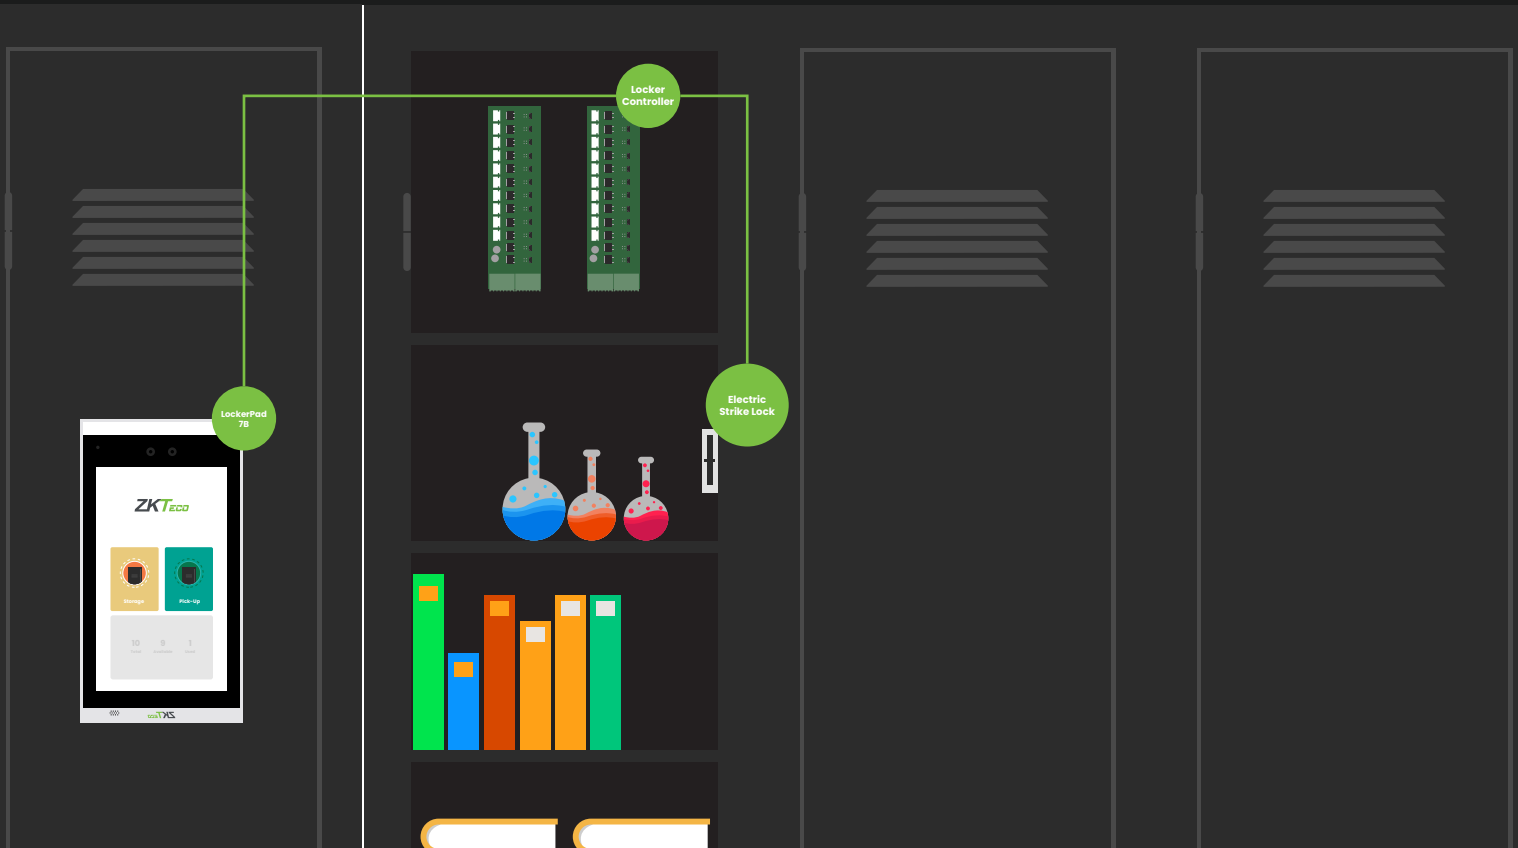

LockerPad-7B

Facial Recognition Terminal for Lockers

Speedy Facial
Recognition

New Height of
Anti-Spoofing

Wide Pose Angle
Acceptance
+/- 30

LockerPad-7B is a core part of the ZKTeco Intelligent Locker Solution. It could control at most 96 locks through the lock control boards. Users may customize the firmware if they hope to control more locks. This is the first biometric device of ZKTeco for lockers. The self-service technology through face registration and facial recognition could be applied in gyms, supermarkets, swimming pools, libraries, museums, and other places. There is no additional personnel management and consumable required.

Locker Storage

- 01** Select Storage option via the touchscreen **7B** Device
- 02** Scan and verify your face (Make sure Face fills the circle on the device)
- 03** Choose the size of your locker compartment, usually ranging from Small, Medium or Large. Once chosen the compartment will open automatically

Item Pick-Up

- 01** Select Pick-Up option via the touchscreen **7B** Device
- 02** Scan and verify your face (Make sure Face fills the circle on the device)
- 03** Choose the locker that is was assigned. The door will automatically open (after closure the locker will be available again for other users to use)

Specifications

Model	LockerPad-7B
Display	7-inch LCD Touch Screen (720*1280 pixels)
Camera	2MP Dual Lens
Capacity for Regular Users	96
Total Number of User Capacity	10,000
Face Template	10,000
Transaction	100,000
Communication	TCP/IP, USB Host, RS232, RS485, Wiegand Input
Verification Method	Face, Card (external reader)
Power Supply	DC 12V 3A
Operating Temperature	-10°C to 45°C
Operating Humidity	10% to 90%
Dimensions (W*H*D)	113*210*22 (mm)