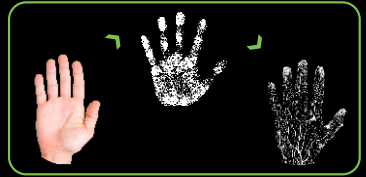

3-IN-1

PALM VERIFICATION

VEIN PATTERN

PALM PRINT

PALM SHAPE

ZKTECO

Introduction

The newest generation of palm recognition technology combines palm, palm print and palm vein recognition as one. Benefitted from the advancement of computer vision technology. Recognition performance is now in a higher speed, wider angle tolerance and better anti-spoofing ability.

Technology Features

Anti-Spoofing Technology

Anti-spoofing technology is a must when deploying biometrics for identity verification. Our biometric systems protect your company from hackers by ensuring the presence of live detection. The ability to detect spoofing has been substantially improved by ensuring triple protection of palm shape, palm print and palm vein verification.

Wide Angle Tolerance

Our palm verification system is created using Deep Learning and Computer Vision Technology. The CNN method was used to conduct analysis of thousands of palm enrolments onto our devices to fully comprehend how the palm looks from various angles.