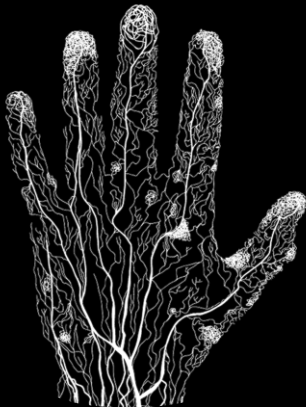

Ultra-long Recognition Distance

The bloom of HD image sensor and infrared technology in recent years has guaranteed users a clear palm shape, palm print and palm vein image in the range of 10-60cm. The verification process can be completed within less than 0.35s, which is absolutely one of the finest in the industry.

Recognition Process

When a palm approaches the camera the camera first performs the palm identification procedure to determine whether the object is a palm; if not, it will halt further recognition. The objects will go on to the following phase if it is a palm.

Recognition Process

The infrared camera will be engaged following the palm recognition procedure and after concurrently processing palm print and vein recognition, it will identify the feature point of the palm print and cross-reference it with the database.

Recognition Process

While the infrared camera will utilize infrared light to watch the palm vein, which is generally unobservable by the human sight, and will detect the feature point of the palm vein and then cross-check it's availability with the database.