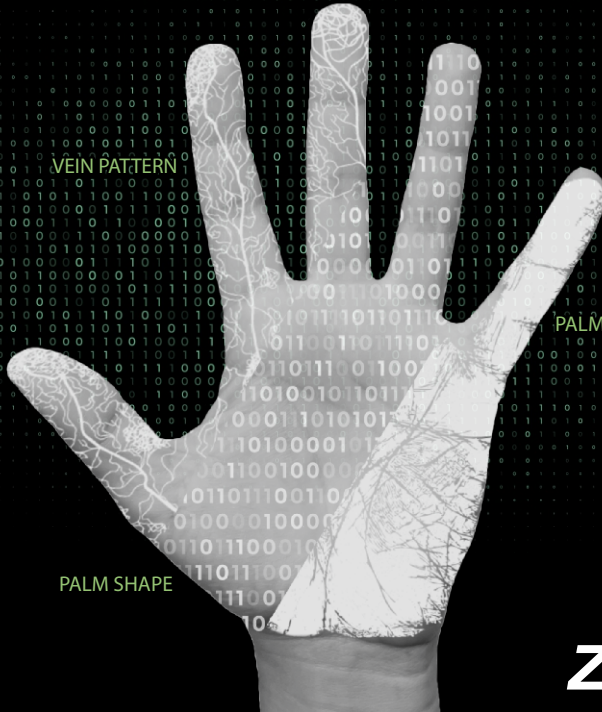

3-IN-1

PALM VERIFICATION

VEIN PATTERN

PALM PRINT

PALM SHAPE

ZKTECO

Introduction

The newest generation of palm recognition technology combines palm, palm print and palm vein recognition as one. Benefitted from the advancement of computer vision technology. Recognition performance is now in a higher speed, wider angle tolerance and better anti-spoofing ability.

Technology Features

Anti-Spoofing Technology

Anti-spoofing technology is a must when deploying biometrics for identity verification. Our biometric systems protect your company from hackers by ensuring the presence of live detection. The ability to detect spoofing has been substantially improved by ensuring triple protection of palm shape, palm print and palm vein verification.

Wide Angle Tolerance

Our palm verification system is created using Deep Learning and Computer Vision Technology. The CNN method was used to conduct analysis of thousands of palm enrolments onto our devices to fully comprehend how the palm looks from various angles.

Ultra-long Recognition Distance

The bloom of HD image sensor and infrared technology in recent years has guaranteed users a clear palm shape, palm print and palm vein image in the range of 10-60cm. The verification process can be completed within less than 0.35s, which is absolutely one of the finest in the industry.