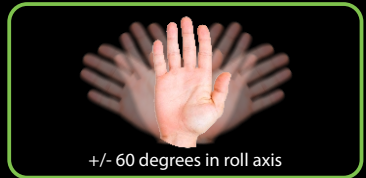

3-IN-1

PALM VERIFICATION

VEIN PATTERN

PALM PRINT

PALM SHAPE

ZKTECO

Introduction

The newest generation of palm recognition technology combines palm, palm print and palm vein recognition as one. Benefitted from the advancement of computer vision technology. Recognition performance is now in a higher speed, wider angle tolerance and better anti-spoofing ability.

Technology Features

Anti-Spoofing Technology

Anti-spoofing technology is a must when deploying biometrics for identity verification. Our biometric systems protect your company from hackers by ensuring the presence of live detection. The ability to detect spoofing has been substantially improved by ensuring triple protection of palm shape, palm print and palm vein verification.

Wide Angle Tolerance

Our palm verification system is created using Deep Learning and Computer Vision Technology. The CNN method was used to conduct analysis of thousands of palm enrolments onto our devices to fully comprehend how the palm looks from various angles.

Ultra-long Recognition Distance

The bloom of HD image sensor and infrared technology in recent years has guaranteed users a clear palm shape, palm print and palm vein image in the range of 10-60cm. The verification process can be completed within less than 0.35s, which is absolutely one of the finest in the industry.