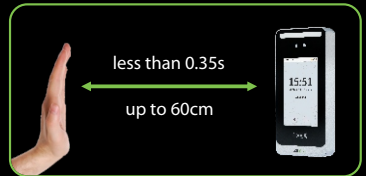

3-IN-1

PALM VERIFICATION

VEIN PATTERN

PALM PRINT

PALM SHAPE

ZKTECO

Introduction

The newest generation of palm recognition technology combines palm, palm print and palm vein recognition as one. Benefitted from the advancement of computer vision technology. Recognition performance is now in a higher speed, wider angle tolerance and better anti-spoofing ability.

Technology Features

Anti-Spoofing Technology

Anti-spoofing technology is a must when deploying biometrics for identity verification. Our biometric systems protect your company from hackers by ensuring the presence of live detection. The ability to detect spoofing has been substantially improved by ensuring triple protection of palm shape, palm print and palm vein verification.

Wide Angle Tolerance

Our palm verification system is created using Deep Learning and Computer Vision Technology. The CNN method was used to conduct analysis of thousands of palm enrolments onto our devices to fully comprehend how the palm looks from various angles.

Ultra-long Recognition Distance

The bloom of HD image sensor and infrared technology in recent years has guaranteed users a clear palm shape, palm print and palm vein image in the range of 10-60cm. The verification process can be completed within less than 0.35s, which is absolutely one of the finest in the industry.