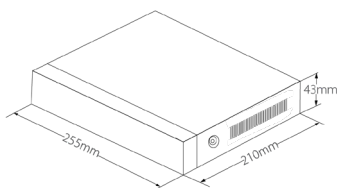

Power

| | |
|-------------------|---|
| Power Supply | DC 48V/2.5A |
| Power Consumption | 24W (without HDD) PoE ports: 15W for each output up to 250m transmission |

General

| | |
|---------------------|-----------------------------|
| Casing | 1U |
| Working Temperature | -10°C ~ 55°C / 14°F ~ 131°F |
| Working Humidity | 0% ~ 90% |
| Dimensions (L*W*H) | 255 * 210 * 43 (mm) |
| Net Weight | 2.5kg (without HDD) |
| Gross Weight | 3kg (without HDD) |

Order Information

| Name | Model | Description |
|------|-------------|--------------------------|
| NVR | Z8508NEQ-8P | 8CH H.265 POE NVR, 1SATA |

Dimensions (mm)

Rear Panel