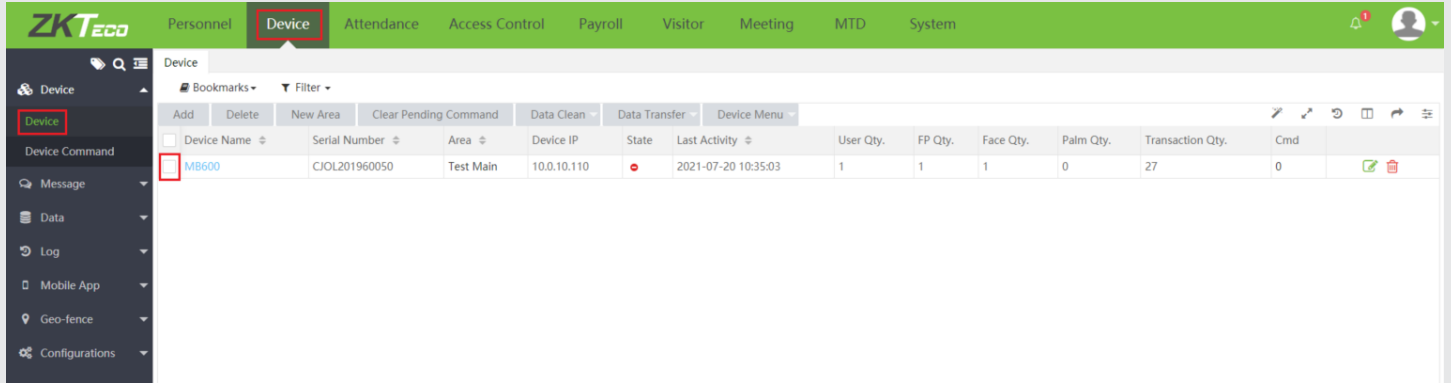

## Biotime 8 – How to Reboot Device

Following are steps to take when you reboot the device

Device > Device > Device

Select the device by ticking the tick box

Select device menu tab

Click on Reboot

Select Confirm