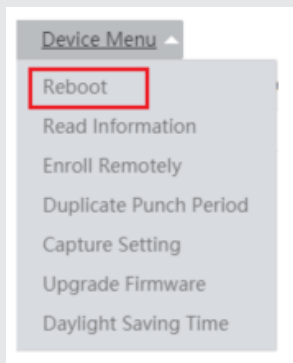

## Biotime 8 – How to Reboot Device

Following are steps to take when you reboot the device

Device > Device > Device

Select the device by ticking the tick box

Select device menu tab

Click on Reboot

Select Confirm