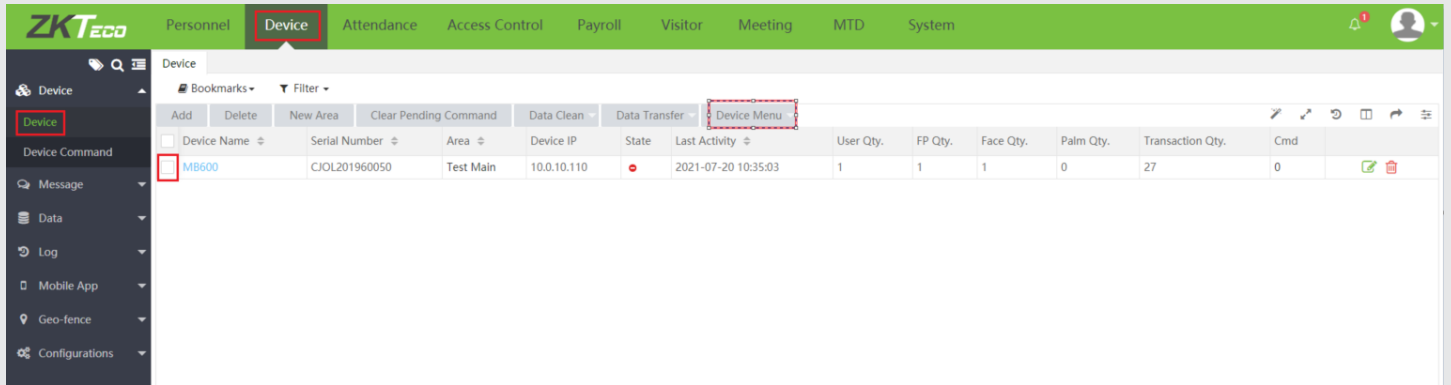

## Biotime 8 – How to Reboot Device

Following are steps to take when you reboot the device

Device > Device > Device

Select the device by ticking the tick box

Select device menu tab

Click on Reboot

Select Confirm