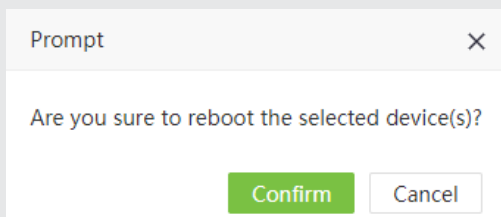

## Biotime 8 – How to Reboot Device

Following are steps to take when you reboot the device

Device > Device > Device

Select the device by ticking the tick box

Select device menu tab

Click on Reboot

Select Confirm