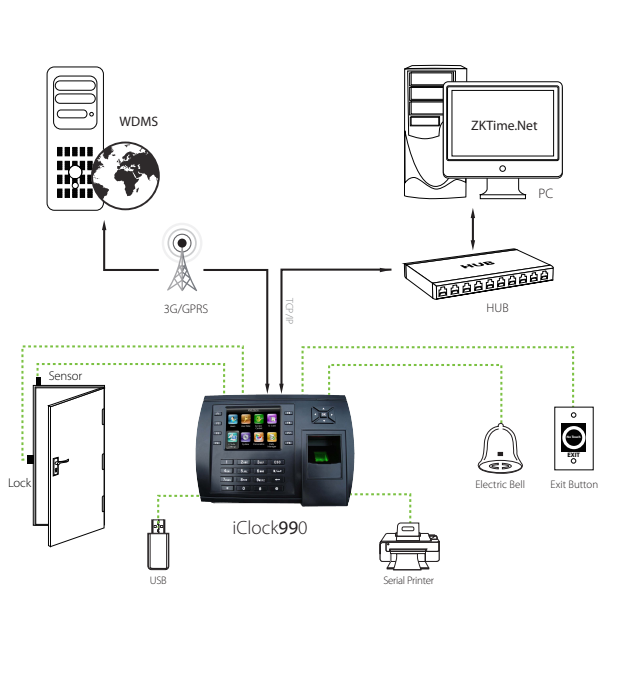

S900

Fingerprint Time Attendance & Access Control Terminal

S900 is a 3.5-inch TFT screen Time Attendance & Access Control Terminal with large Finger template capacity **8,000**. Adopting the new user-friendly firmware and latest core-board, it improves performance, accelerates identification speed and more extendable for various customization

Access Control Interface

- Wiegand in and out, door lock, sensor connection, alarm

Enhanced Features and Performance

- Multi-languages
- Data backup and retrieve
- Advanced User ID consisted of letters and numbers
- Chip encryption for firmware protection

Excellent Expandability

- Easy to extend functions and customize customers' requirements

Specifications

Fingerprint Capacity	8,000
ID Card Capacity	10,000
Record Capacity	200,000
Display	3.5-inch TFT Screen
Communication	TCP/IP, USB-host
Standard Functions	Work code, SMS, DST, Webserver, Scheduled-bell, Self-Service Query, Automatic Status Switch, Photo ID, Multiple Verify Mode, T9 Input, Anti-passback
Access Control Interface	3rd Party Electric Lock, Door Sensor, Exit Button, Alarm, Bell
Wiegand Signal	Input & Output
Optional Functions	Mifare, GPRS, 3G(WCDMA), Wi-Fi, External Printer
Software	ZKTime.Net 3.0, ZKAccess 3.5, ZKTime.Web
Power Supply	DC12V 3A
Verification Speed	≤1 Sec.
Operating Temp.	0°C - 45°C
Operating Humidity	20% - 80%
Dimension	205×145×45mm (Length×Width×Thickness)
Net Weight	556g

Dimensions (mm)

Interface

iClock990

Back Plate

Mounting Paper

Power Adapter

Screws and Holders

Lines for Access Control Interface