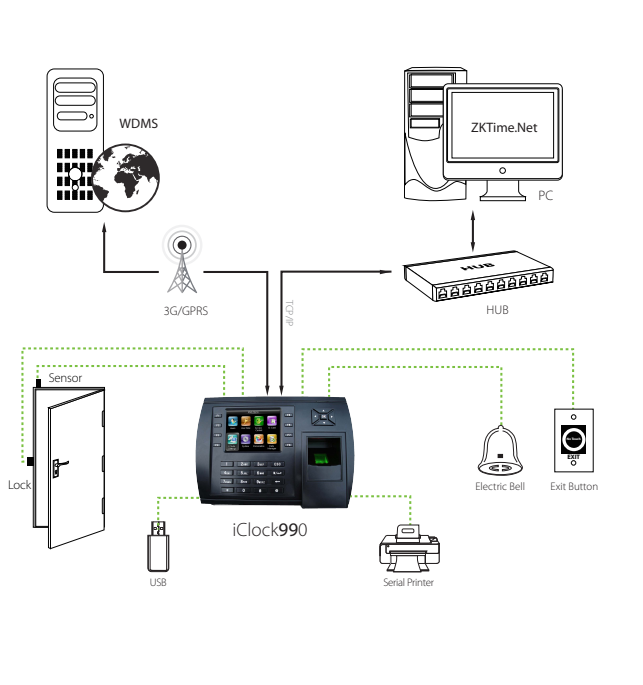

Specifications

Fingerprint Capacity	8,000
ID Card Capacity	10,000
Record Capacity	200,000
Display	3.5-inch TFT Screen
Communication	TCP/IP, USB-host
Standard Functions	Work code, SMS, DST, Webserver, Scheduled-bell, Self-Service Query, Automatic Status Switch, Photo ID, Multiple Verify Mode, T9 Input, Anti-passback
Access Control Interface	3rd Party Electric Lock, Door Sensor, Exit Button, Alarm, Bell
Wiegand Signal	Input & Output
Optional Functions	Mifare, GPRS, 3G(WCDMA), Wi-Fi, External Printer
Software	ZKTime.Net 3.0, ZKAccess 3.5, ZKTime.Web
Power Supply	DC12V 3A
Verification Speed	≤1 Sec.
Operating Temp.	0°C - 45°C
Operating Humidity	20% - 80%
Dimension	205×145×45mm (Length×Width×Thickness)
Net Weight	556g

Dimensions (mm)

Interface

ZKTeco South Africa
E-mail: sales@zkteco.co.za
www.zkteco.co.za

© Copyright 2015. ZKTeco Inc. ZKTeco Logo is a registered trademark of ZKTeco or a related company. All other product and company names mentioned are used for identification purposes only and may be the trademarks of their respective owners. All specifications are subject to change without notice. All rights reserved.