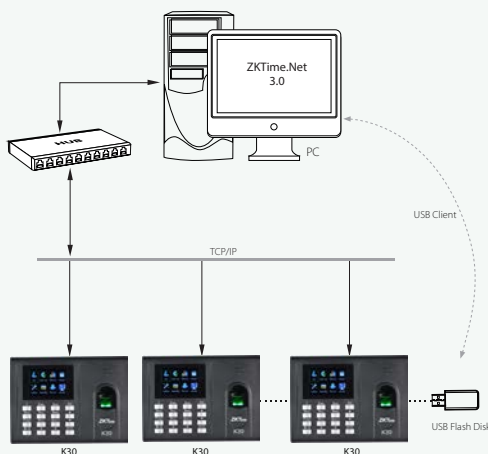

# K30

## Fingerprint Time Attendance Terminal

K30 is a 2.8-inch TFT screen Time Attendance Terminal. TCP/IP and USB Host make data management extremely easy. Most importantly, the built-in backup battery can eliminate the trouble of power-failure. With elegant appearance and reliable quality, you can get the best from it.

### Specifications

<b>Fingerprint Capacity</b>	1000 (1:N)
<b>ID Card Capacity</b>	1,000 (Optional)
<b>Record Capacity</b>	80,000
<b>Display</b>	2.8-inch Screen
<b>Communication</b>	TCP/IP, USB
<b>Standard Functions</b>	Work Code, Built-in Battery
<b>Optional Functions</b>	Mifare Card
<b>Software</b>	ZKTime. Net 3.0
<b>Power Supply</b>	DC12V 2A
<b>Operating Humidity</b>	20%-80%
<b>Dimension</b>	184 × 136 × 38mm (Length × Width × Thickness)
<b>Net Weight</b>	0.70 kg