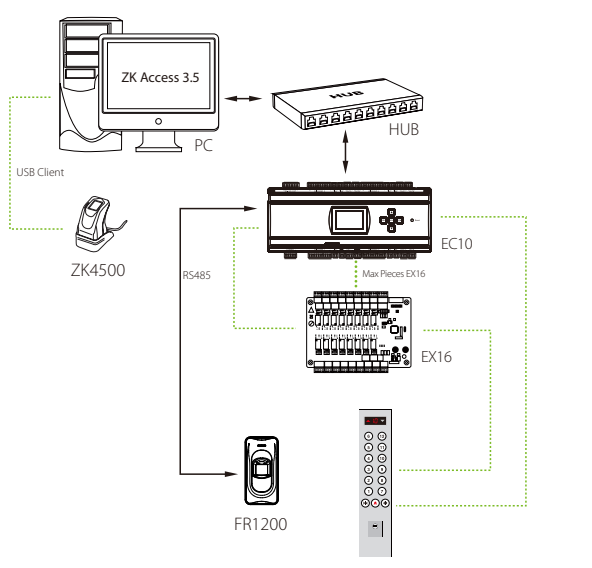

Specifications

EC10	
Floor Button Control Relay	10
Fingerprint Capacity	3000
RFID Card Capacity	30,000
Event Capacity	100,000
Power Supply	12V DC 1A
Communication to PC	TCP/IP, RS485
Communication to EX16	RS485
Number of supported EX16	3
Dimension(LxDxH)	242mmx95mmx60mm
Net weight	0.8Kg
EX16	
Floor Button Control Relay	16
Communication to EC10	RS485
RS485 address	Set by DIP switch
Power Supply	12V DC 1A
Dimension (LxDxH)	160mmx106mm
Net weight	0.2Kg

Configuration

Optional Accessories

ZKTeco (PTY) Ltd

Tel: +27 12 259 1047
E-mail: sales@zkteco.co.za
www.zkteco.co.za

Global Offices:

USA: +1 732-412-6007
EU: +34 916532891
Brazil: +55 31 2515-8326
Thailand: +66-027199154
Mexico: +52-55-52928418

South Africa: +27 12 259 1047
Egypt: +201110444134
Dubai: +971 4 6091 310
India: +91 8123536788
Indonesia: +62 21 2921 8949

Vietnam: +84-0169-5813007
Philippines: +63 9084118832
Russia: +8 915 178-46-81